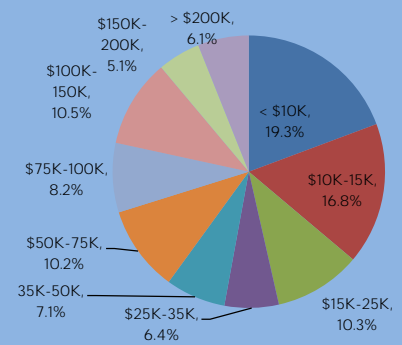

Household Income

less than $10,000	19.3%
between $10,000 and $14,999	16.8%
between $15,000 and $24,999	10.3%
between $25,000 and $34,999	6.4%
between $35,000 and $49,999	7.1%
between $50,000 and $74,999	10.2%
between $75,000 and $99,999	8.2%
between $100,000 and $149,999	10.5%
between $150,000 and $199,999	5.1%
$200,000 or more	6.1%

Mean Household Income: $ 64,584