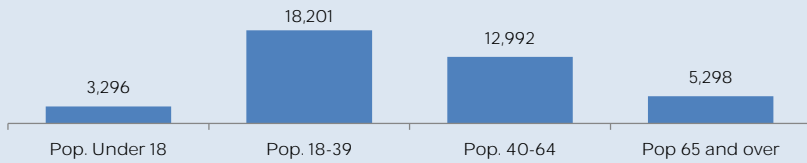

DOWNTOWN LOS ANGELES NC

Population

Population	39,786
Pop. Under 18	3,296
Pop. 18-39	18,201
Pop. 40-64	12,992
Pop 65 and over	5,298

Disability

Population with a Disability:
6,710
16.9% of Total pop.

Housing - Renters / Owners

Owners Occupied 9.7%
Renters Occupied 90.3%

Race

White Non Latino	11,427	28.72%
White Latino	4,107	10.32%
Black or African American **	6,933	17.43%
American Indian and Alaska Native **	308	0.77%
Asian **	8,808	22.14%
Native Hawaiian and Other Pacific Islander **	62	0.16%
Other Race **	6,162	15.49%
Two or more races **	1,980	4.98%