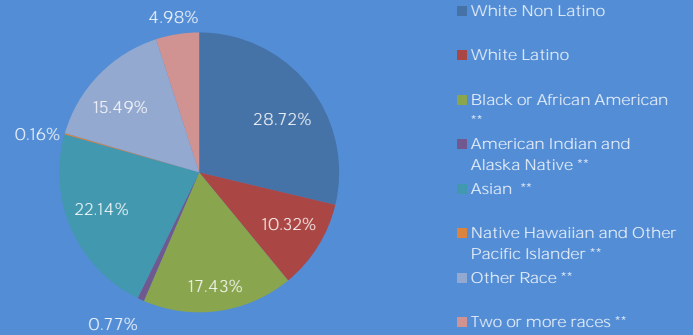

DOWNTOWN LOS ANGELES NC

Population

Population	39,786
Pop. Under 18	3,296
Pop. 18-39	18,201
Pop. 40-64	12,992
Pop 65 and over	5,298

Disability

Population with a Disability:
6,710
16.9% of Total pop.

Housing - Renters / Owners

Owners Occupied 9.7%
Renters Occupied 90.3%

Race

White Non Latino	11,427	28.72%
White Latino	4,107	10.32%
Black or African American **	6,933	17.43%
American Indian and Alaska Native **	308	0.77%
Asian **	8,808	22.14%
Native Hawaiian and Other Pacific Islander **	62	0.16%
Other Race **	6,162	15.49%
Two or more races **	1,980	4.98%